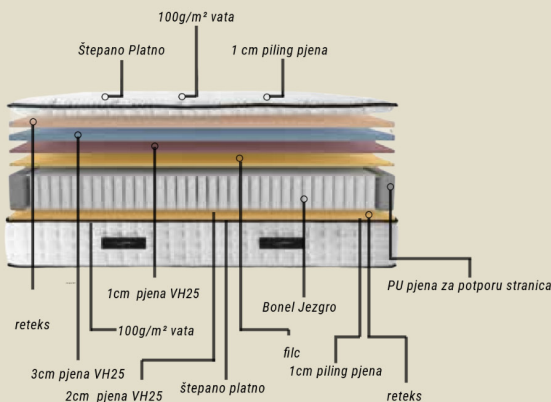

GLIDING TO A SILKEN HARMONY

confort level

Delve into a contemporary era of sleep advancement, where personalized ergonomic assistance gracefully intertwines with the gentle caress of knitted fabric, crafting an exquisite route to an exceptional sleep journey.

MELODY with mattres topper

Mattres

28 CM +/- 2