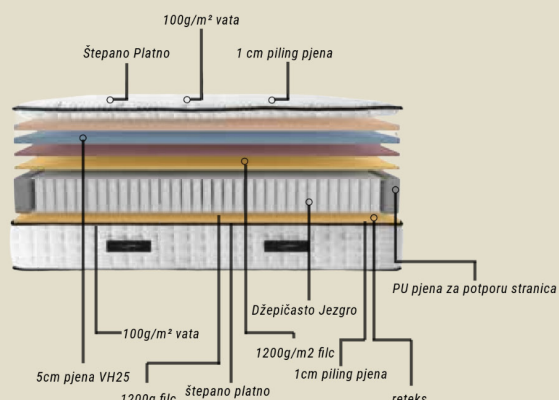

DISCOVER A SLEEP RENAISSANCE **confort level**

Discover a Sleep Renaissance as you wander into an epoch of transformative rest. Uncover the layers of innovation that breathe new life into the age-old ritual of sleep. Enter a realm where sleep is elevated to an art form.

TOKYO *Mattres*

24 CM +- 2