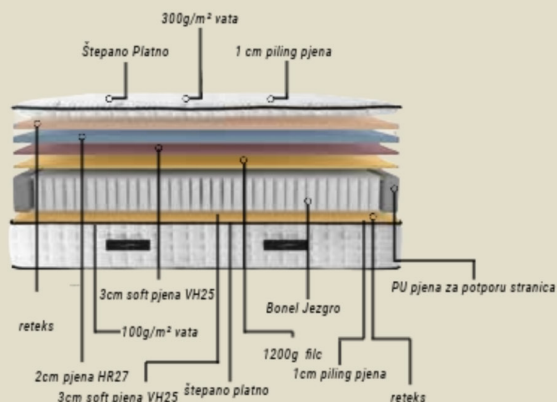

MELODY with mattres topper

Mattres

28 CM +/- 2

Daphne

Base set

Alizino

CRUISING WITH A SILKY TUNE

Immerse yourself in the future of sleep innovation, where tailored ergonomic comfort gently fuses with the comforting presence of knitted fabric, shaping a harmonious expedition to the perfect night's rest.

confort level

DAPHNE

Mattres

36 CM +/- 2

Propolis

Base set

Alizino