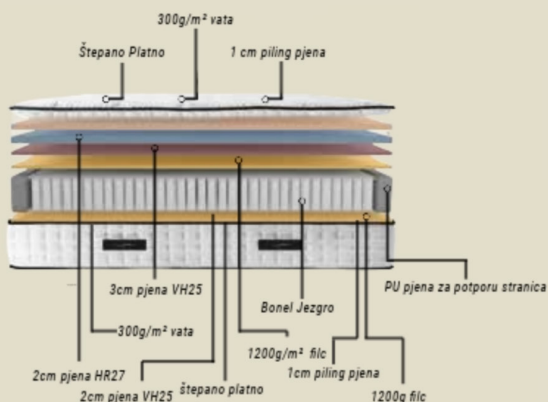

CRAFTING YOUR OASIS

Embark on a contemporary era of sleep advancement, where personalized ergonomic assistance seamlessly entwines with the gentle caress of knitted fabric. Picture an exquisite route to an exceptional sleep journey.

confort level

BRILLIANT

Mattres

25 CM +- 2