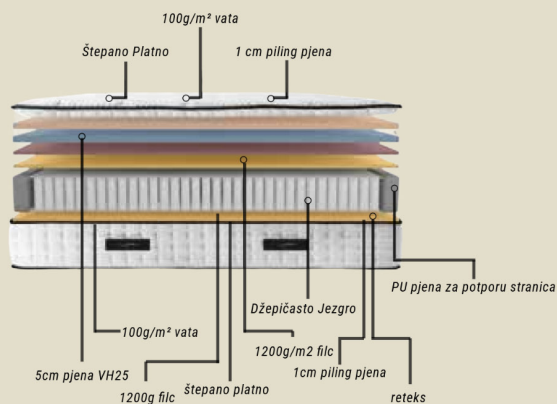

EMBARK ON A SLEEP JOURNEY

Embark on a journey into the heart of a Sleep Renaissance, where the symphony of rejuvenation plays in the background, and each night becomes a masterpiece of comfort and renewal.

confort level

CLOUTE

Mattres

24 CM +- 2