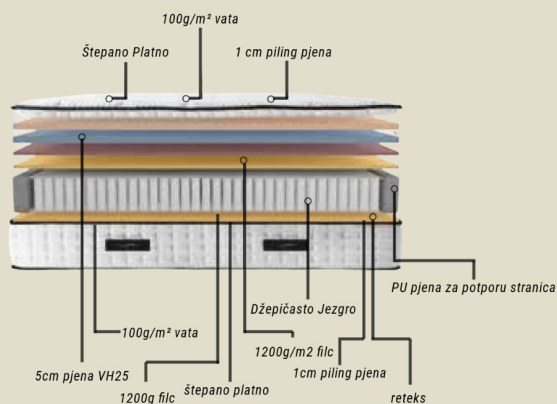

PIONEERING A SLEEP UTION

Enter a realm where sleep is not just a necessity but an experience. This symphony plays a tune of comfort and elegance, showcasing the pinnacle of contemporary sleep advancement.

confort level

FOREST *Mattres*

24 CM +- 2