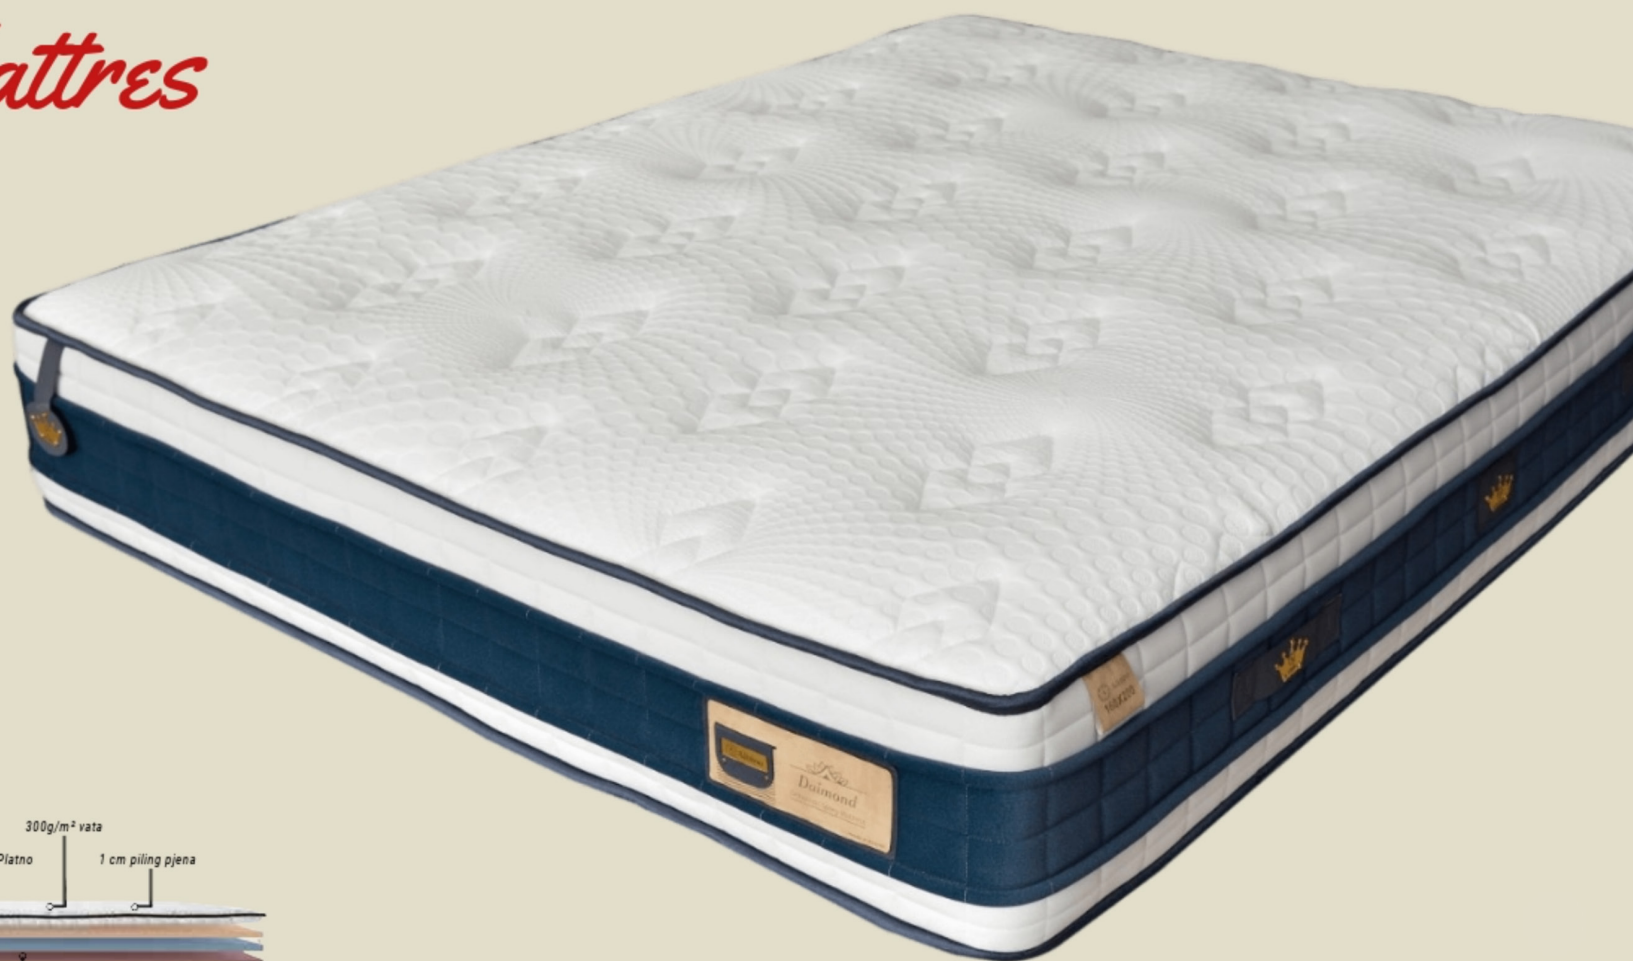

CRUISING WITH A SILKY TUNE

Immerse yourself in the future of sleep innovation, where tailored ergonomic comfort gently fuses with the comforting presence of knitted fabric, shaping a harmonious expedition to the perfect night's rest.

confort level

DAPHNE

Mattres

36 CM +/- 2