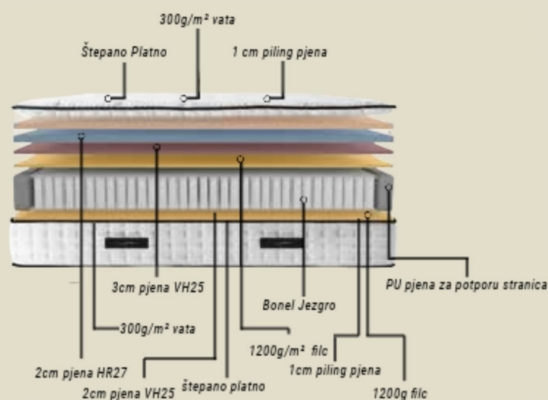

PROPOLIS

Mattres

comfort level

25 CM +- 2

Romance

Base set

Alizino

AERGONOMICS ALCHEMY