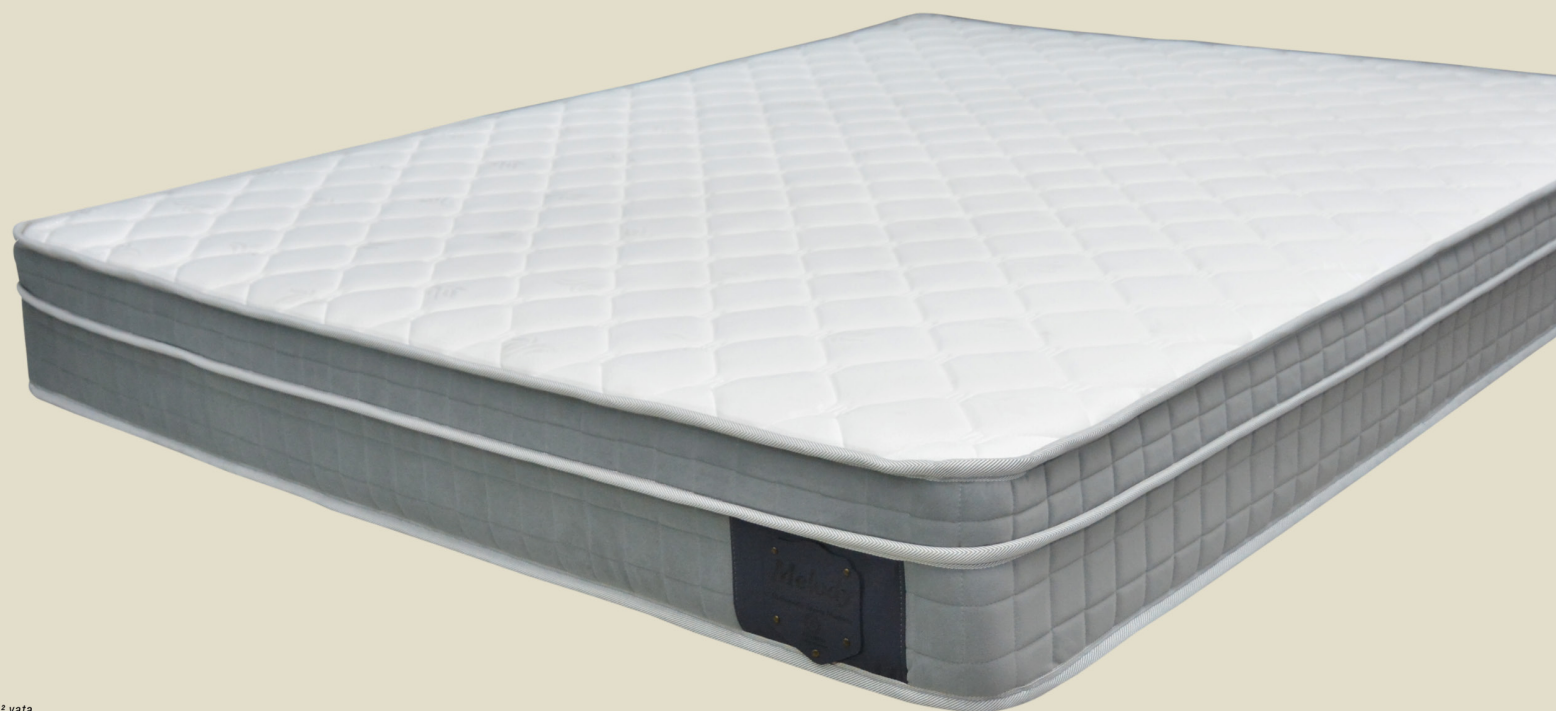

DISCOVER A SLEEP RENAISSANCE **confort level**

Discover a Sleep Renaissance as you wander into an epoch of transformative rest. Uncover the layers of innovation that breathe new life into the age-old ritual of sleep. Enter a realm where sleep is elevated to an art form.

TOKYO *Mattres*

24 CM +- 2