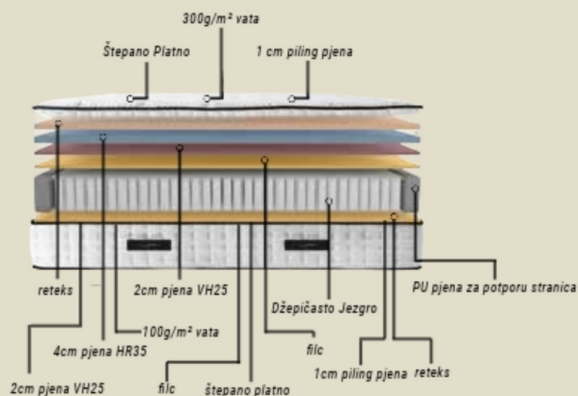

COASTING TO A SERENE TUNE

Indulge in a sensory symphony of ergonomic delight, as this masterpiece embraces your sleep patterns while the knitted fabric orchestrates a gentle airflow dance.

confort level

DOME

Mattres

30 CM +/- 2