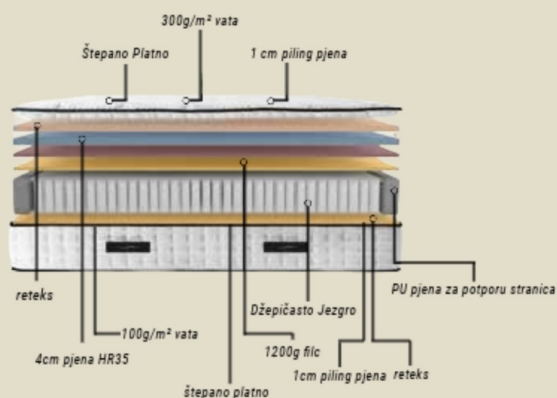

WAKING ON A SYMPHONY

Unlock the art of personalized sleep support, as this creation intuitively adapts to your sleep patterns, paired with the soothing breathability of knitted fabric.

comfort level

CROSS *Mattress*

34 CM +/- 2