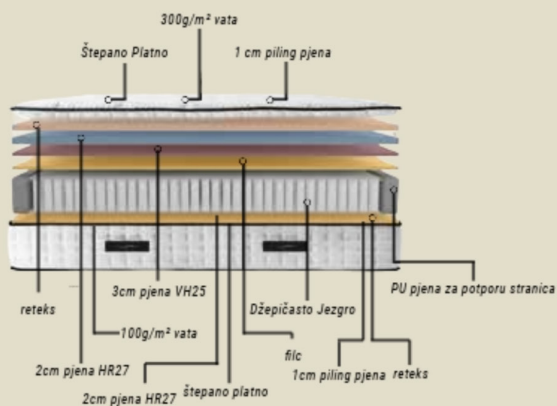

FLOATING TO A LULLABY

Uncover a fresh era of sleep innovation, merging personalized ergonomic support with the tender touch of knitted fabric, creating harmony for the ultimate sleep voyage.

comfort level

ANTIVIRAL *Mattres*

30 CM +/-