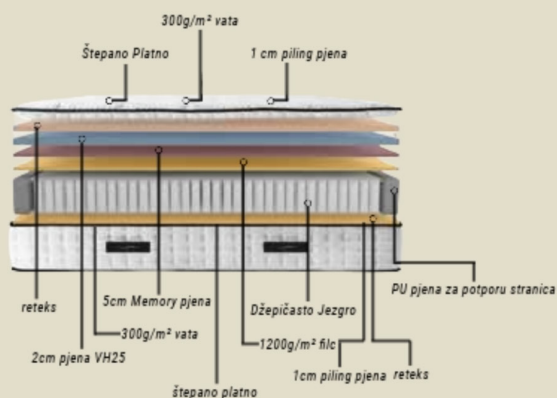

confort level

SIENNA *Mattres*

33 CM +/- 2

Hypnose

Base set

Alizino

COASTING TO A SERENE TUNE

Unearth a realm of sleep revolution, where individualized ergonomic support melds gracefully with the soothing touch of knitted fabric, creating an ideal path to the ultimate sleep adventure.