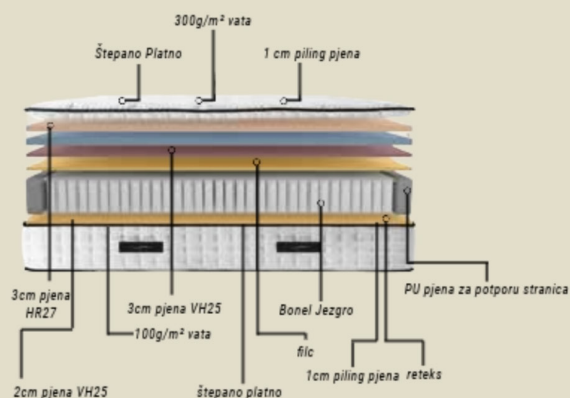

SAILING ON A MELODY

Embrace the symbiotic harmony of adaptable ergonomic support and breathable knitted fabric, providing an idyllic sleep sanctuary.

confort level

ICE SLEEP *Mattres*

28 CM +- 2