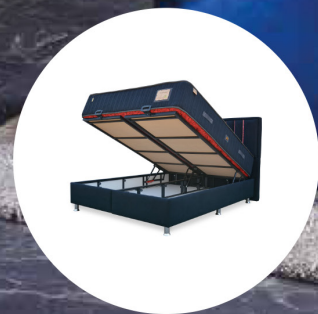

Diamond Base set

Alizino