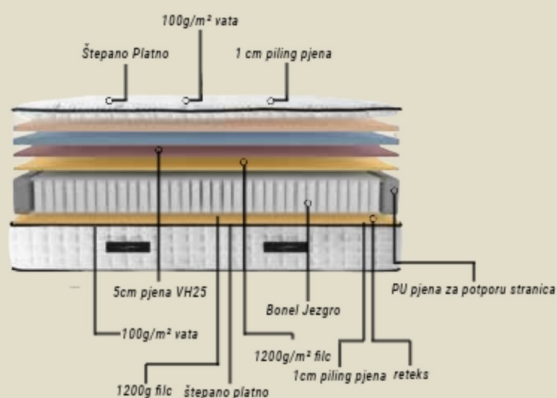

LEVITATING ON A SYMPHONY

Discover a new era of sleep innovation, where personalized ergonomic support meets the gentle caress of knitted fabric, harmonizing for the ultimate sleep journey.

confort level

MELODY

Mattres

24 CM +/- 2