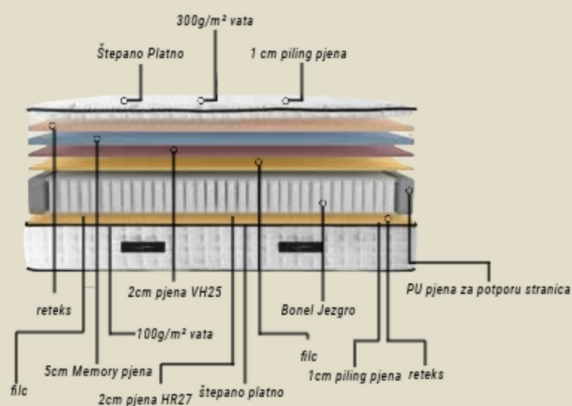

ROYAL CRAFT

Mattres

42 CM +/- 2

Nirvana

Base set

Alizino

GLIDING TO A SILKEN HARMONY

confort level