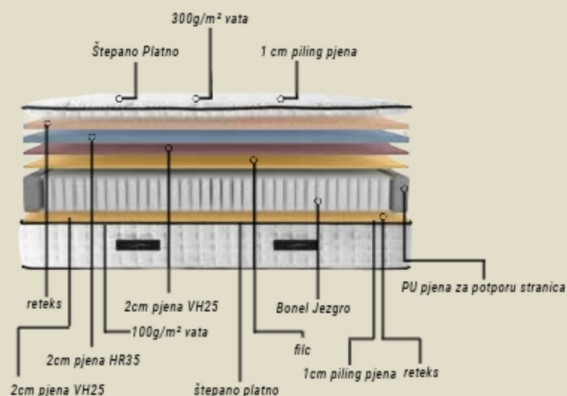

SLIPPING INTO A DREAMS

Reimagine your sleep with cutting-edge ergonomic technology, adeptly adjusting to your individual sleep needs.

confort level

CARIZMA *Mattres*

26 CM +/- 2