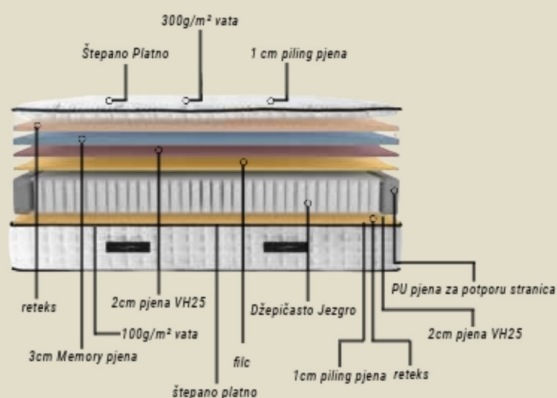

confort level

DIAMOND *Mattres*

34 CM +/- 2

Impala

Base set

Alizino

LULLED BY THE EMBRACE

Delight in the unparalleled ergonomic design that caters to your sleep patterns, promoting enhanced comfort and relaxation.