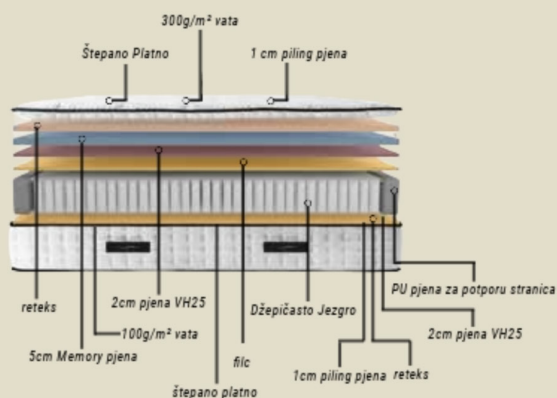

RESTING ON A HEAVENLY FLUFF **confort level**

Unmatched ergonomic support tailored to your individual sleep patterns, offering a personalized slumber experience.

COMFORT *Mattres*

36 CM +/- 2