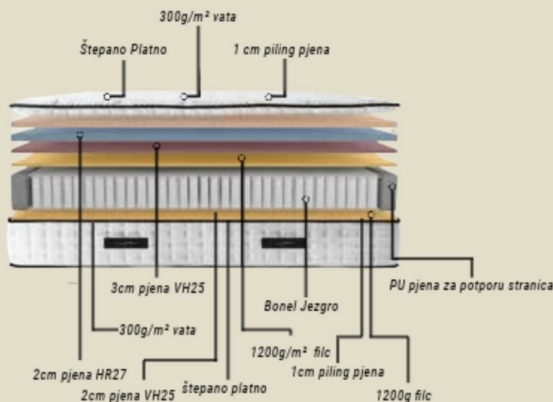

COASTING TO A SERENE TUNE

Unearth a realm of sleep revolution, where individualized ergonomic support melds gracefully with the soothing touch of knitted fabric, creating an ideal path to the ultimate sleep adventure.

confort level

HYPNOSE

Mattres

29 CM +/- 2