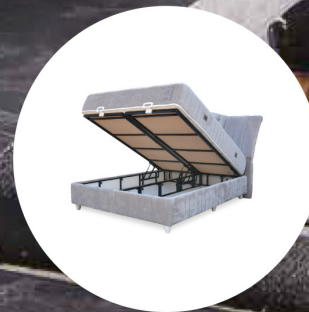

Reimagine your sleep with cutting-edge ergonomic technology, adeptly adjusting to your individual sleep needs.

confort level

CARIZMA *Mattres*

26 CM +/- 2

Ice Sleep

Base set

Alizino

SAILING ON A MELODY