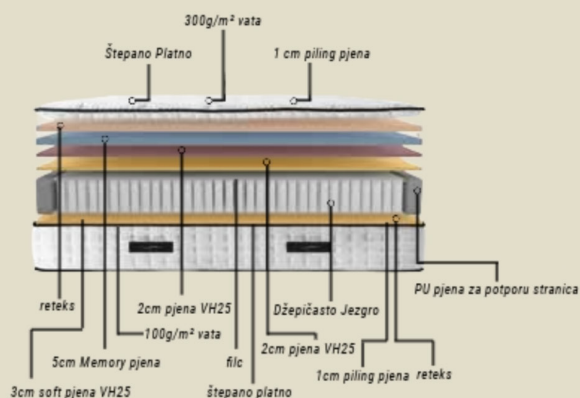

LULLED BY THE EMBRACE

Delight in the unparalleled ergonomic design that caters to your sleep patterns, promoting enhanced comfort and relaxation.

confort level

IMPALA

Mattres

30 CM +- 2