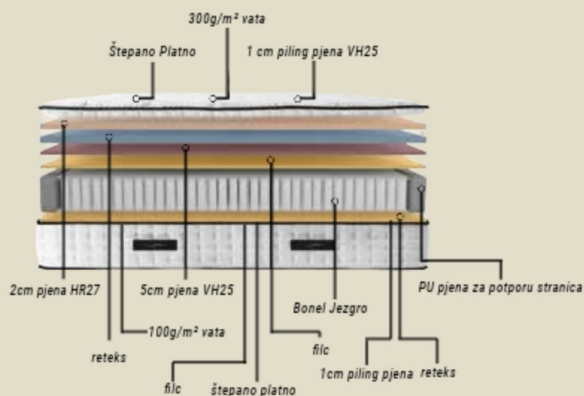

GLIDING ON A SERENADE

Witness the perfect union of customizable ergonomic support and airy knitted fabric, offering a refreshing sleep experience like no other.

confort level

FLEXY *Mattres*

30 CM +/-