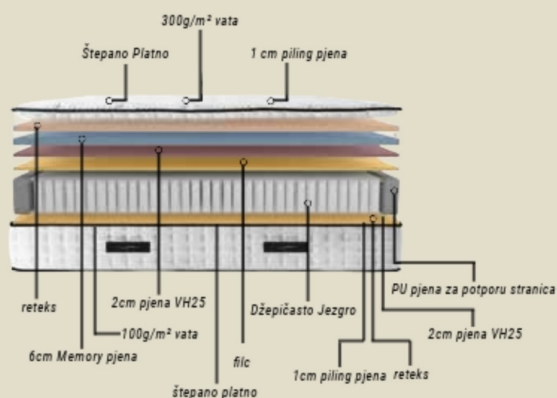

NESTLED IN ANGELIC SLUMBER

confort level

Embrace the innovation of adaptable ergonomic support, enhancing your sleep experience with precision.

ADONIS *Mattres*

35 CM +/- 2