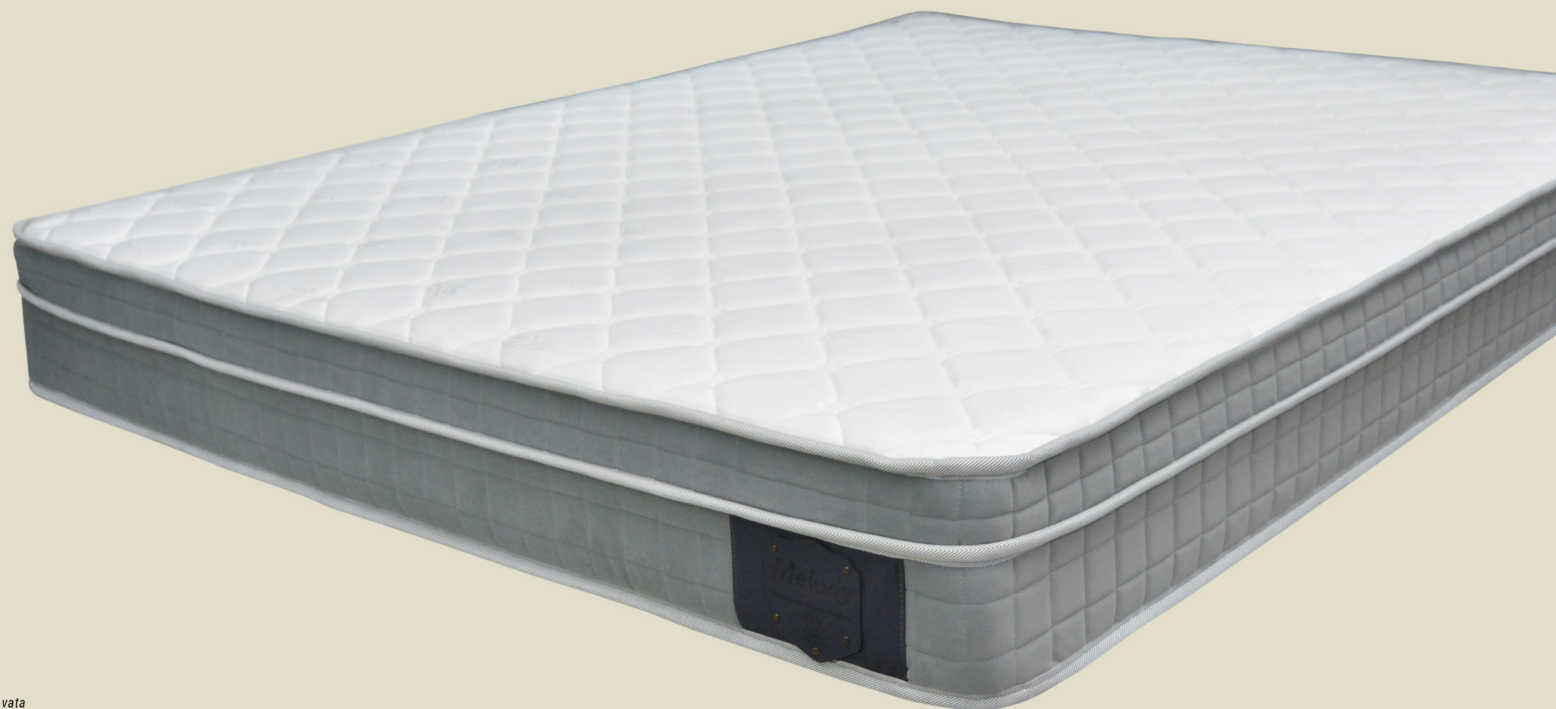

PIONEERING A SLEEP UTION

Enter a realm where sleep is not just a necessity but an experience. This symphony plays a tune of comfort and elegance, showcasing the pinnacle of contemporary sleep advancement.

confort level

FOREST *Mattres*

24 CM +- 2