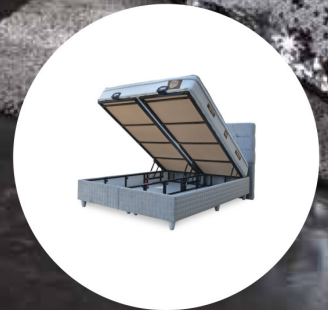

confort level

DOME

Mattres

30 CM +/- 2

Melody *Base set*

Alizino

LEVITATING ON A SYMPHONY

Discover a new era of sleep innovation, where personalized ergonomic support meets the gentle caress of knitted fabric, harmonizing for the ultimate sleep journey.