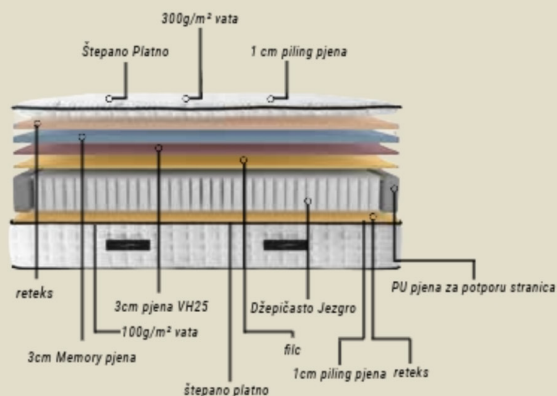

Effortlessly rest in a state of ergonomic bliss, as this marvel conforms to your unique sleep patterns, while allowing refreshing airflow through the knitted fabric.

confort level

MATTIST

Mattres

31CM +-2