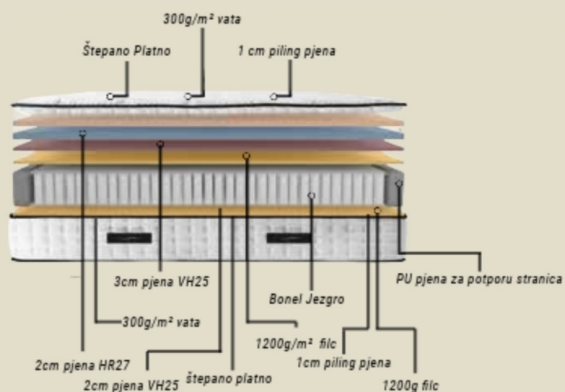

confort level

FIESTA

Mattres

25 CM +- 2

Propolis

Base set

Alizino

NAVIGATING A AGE OF SLEEP