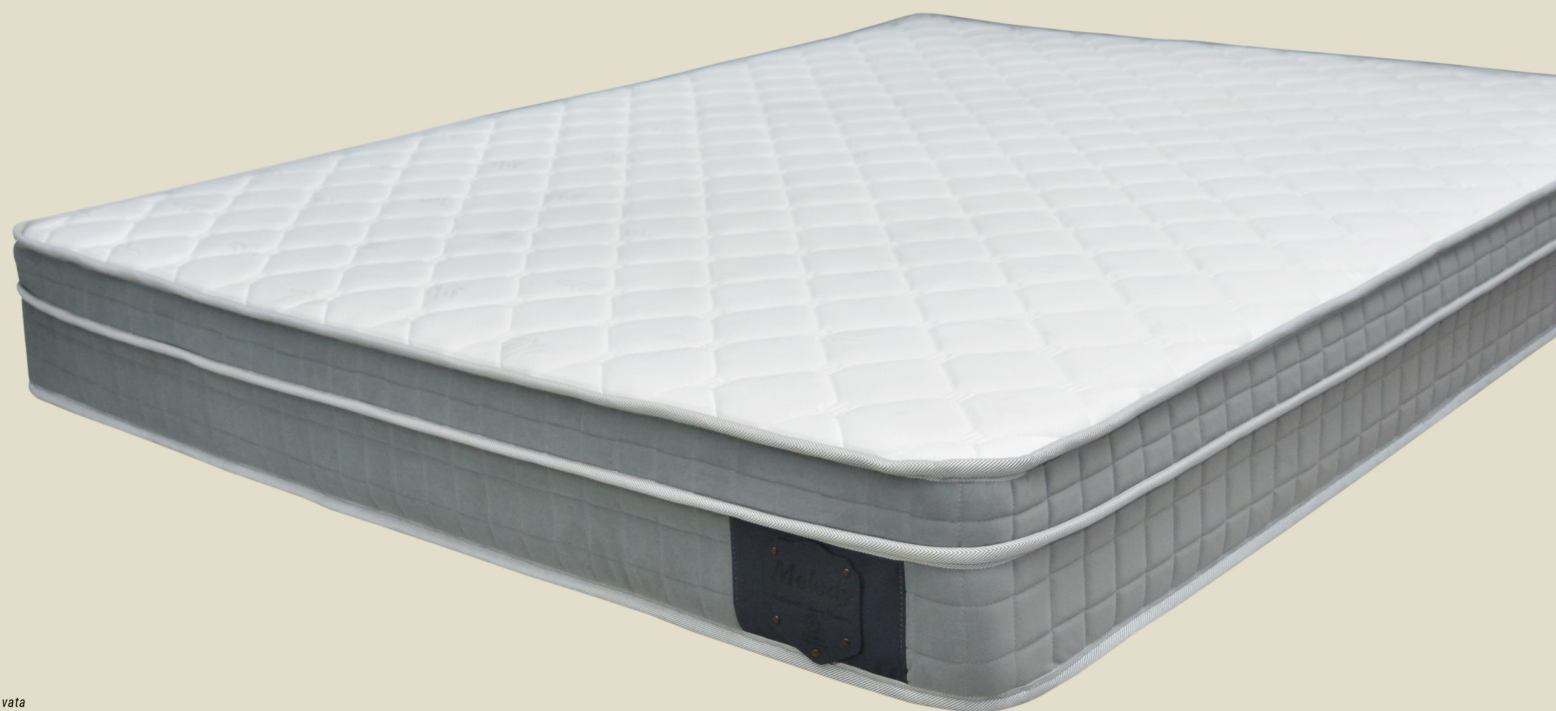

EMBARK ON A SLEEP JOURNEY

Embark on a journey into the heart of a Sleep Renaissance, where the symphony of rejuvenation plays in the background, and each night becomes a masterpiece of comfort and renewal.

confort level

CLOUTE

Mattres

24 CM +- 2