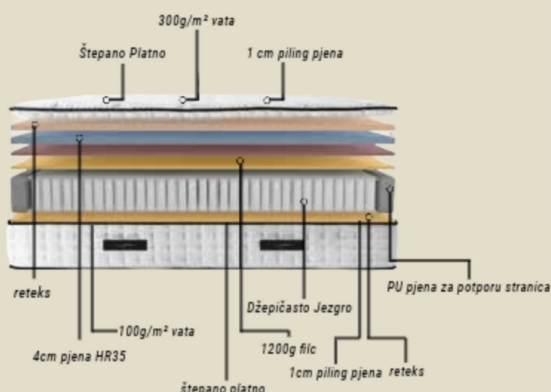

AERGONOMICS ALCHEMY

Exquisite route to an exceptional sleep journey unfolds—a journey sculpted by the fusion of ergonomics and fabric alchemy. Let the gentle caress of carefully crafted textiles redefine your sleeping experience, creating a masterpiece of comfort

confort level

ROMANCE

Mattres

31 CM +- 2