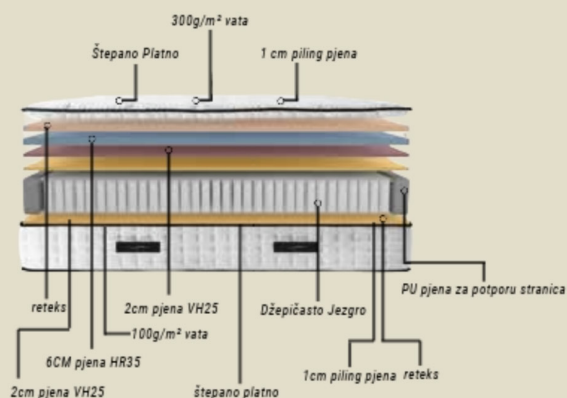

MOON *Mattress*

30 CM +/- 2