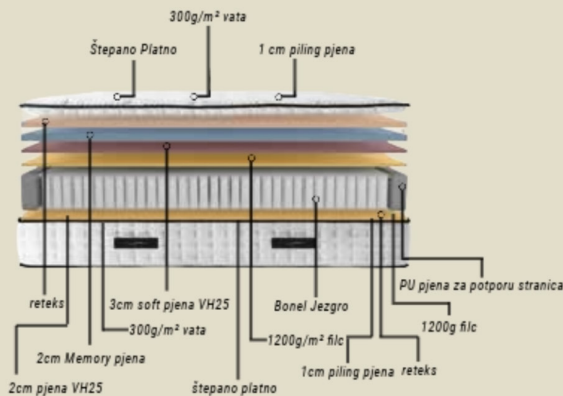

DOZING IN A MISTY SLUMBER

Embrace the innovation of adaptable ergonomic support, enhancing your sleep experience with precision.

confort level

MAGNAROST

Mattres

32 CM +/- 2