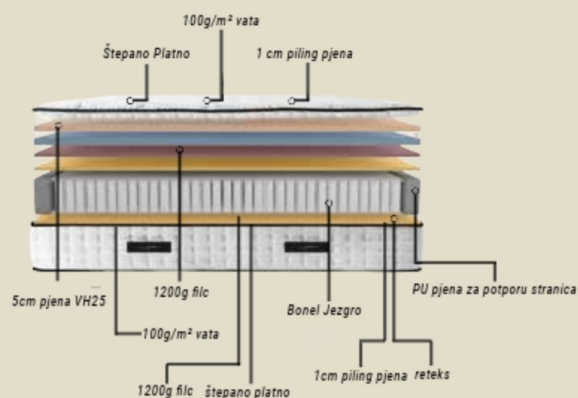

SAILING ON A SILKEN SONG

Transform your sleep routine with this innovative marvel, offering ergonomic support that dances with your sleep patterns, complemented by the invigorating airflow from the knitted fabric.

confort level

MELODY

Mattres

24 CM +/- 2